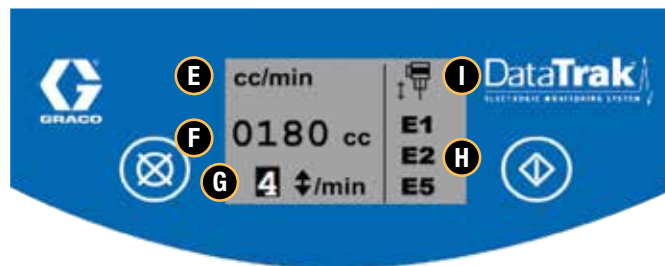

- **E** Flow rate units
- **F** Lower Displacement
- **G** Runaway Limit
- **H** Error codes
- **I** Runaway toggle

1. **To enter the settings:**
1. Press the Reset key to change value.
  2. Press the Prime/Flush key to save the value and move to the next data field.
  3. To exit Setup mode, press the Prime/Flush key to toggle through to the end.